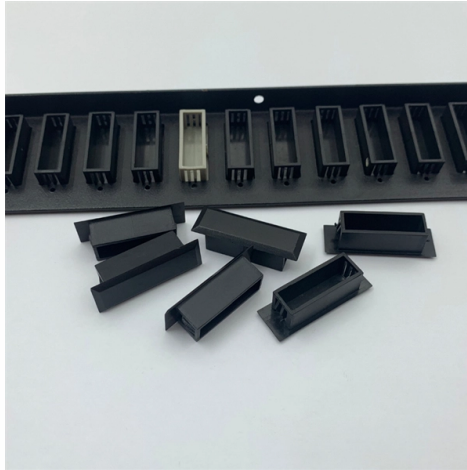

Delivering network cabinets to the Netherlands

Overview

This guide breaks down everything you need to know about how to send IT equipment to Netherlands, including documentation, customs duties, shipping options, delivery timelines, and best practices, plus how platforms like ours can simplify the process with end-to-end. This guide breaks down everything you need to know about how to send IT equipment to Netherlands, including documentation, customs duties, shipping options, delivery timelines, and best practices, plus how platforms like ours can simplify the process with end-to-end. Specialist in data cabling and network cabling (Cat6/Cat6A), audio cables and camera cabling. We install, terminate, label and deliver functionally tested with cable documentation. Active in the Netherlands and Belgium — we do the infrastructure work, MSP/IT partners handle configuration and. Colocation in Amsterdam with redundant power, 24/7 access, connectivity, and scalable rack space. Amsterdam is one of Europe's most advanced digital hubs, offering ultra-low latency, rich interconnectivity, and a sustainable green-powered ecosystem. Looking to send Laptops or other IT equipment to your remote teams in Netherlands?

ZenAdmin simplifies IT procurement, leasing, management, shipping, and compliance across borders. As global. Server cabinets are ideally suited for installing (blade) servers, switches, patch panels, routers, and storage equipment. Our extensive access to group distribution on key brands ensures you get the product you need when you need it.