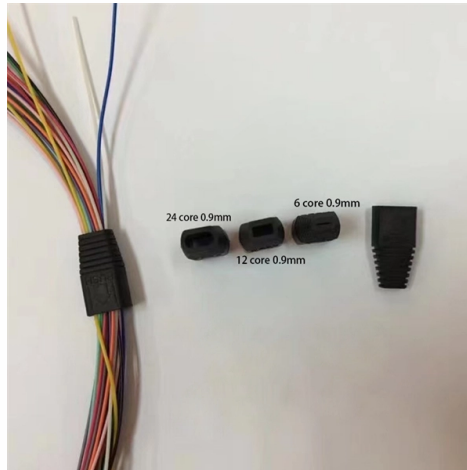

## Overview

A Distribution Box, commonly known as a DB Box, serves as the central point for safely distributing electrical power from a main supply to multiple downstream circuits. It houses protective devices such as circuit breakers or fuses, ensuring both equipment protection and user safety. A distribution box is an essential device that manages the safe and efficient flow of electrical power throughout different areas of a building or facility. It helps organize, protect, and control electrical connections in residential, commercial, and industrial electrical systems. It ensures that circuits are safe, organized, and easy to manage. A properly installed electrical distribution box is important for. Concealed Installation: This is where the distribution box is installed inside the wall, thereby making it less visible.