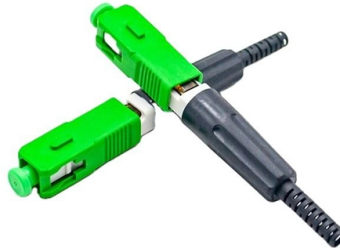

Distribution box yb

Overview

YB type high voltage/low voltage prefabricated substation, widely recognized as European style box substation, is a highly integrated compact power distribution solution that seamlessly combines high voltage switchgear, distribution transformers, and low voltage distribution. YB type high voltage/low voltage prefabricated substation, widely recognized as European style box substation, is a highly integrated compact power distribution solution that seamlessly combines high voltage switchgear, distribution transformers, and low voltage distribution. The YB-10kV (12kV) Box-Type Substation combine high-voltage electrical equipment, transformers, and low-voltage electrical equipment into a compact, complete distribution device. They are used in urban high-rise buildings, urban-rural structures, luxury villas, parks, residential communities. This product is fully compliant with GB17467-2010 "High Voltage/Low Bottom Voltage Pre-assembled Substation" standard. It is suitable for urban public power distribution, street light electricity, industrial and mining enterprises, urban buildings, houses, mountainous areas, hotels, parks and. YB series pre-assembled box substation is used in urban high-rise buildings, urban and rural buildings, residential neighborhoods, high-tech development zones, small and medium-sized factories, mines and oilfields, as well as temporary construction of electricity and other places for the power. The YB-type high-voltage/low-voltage prefabricated substation (referred to as "European-style box-type substation") is a compact complete set of equipment integrating high-voltage switchgear, distribution transformers, and low-voltage power distribution devices. It conforms to the GB/T17467. YB□-12/0. 4kV prefabricated substation (box-type substation) is a high-efficiency power transformation and distribution device composed of high-voltage room, transformer room and low-voltage room, suitable for power system with rated voltage of 12kV.