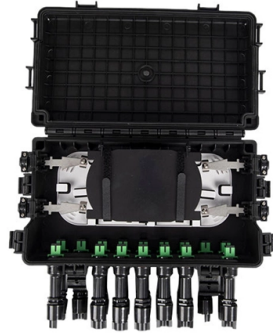

Eastern European Standard Distribution Box Dimensions

Overview

Standard electrical box dimensions for European concealed wiring systems are typically 80mm in diameter and 55mm in depth, complying with EN 60670 standards to ensure compatibility and safe installation across EU countries. AMD5144 or AMD5153 could be installed on ABB Custom box 1099. There is no single global chart for standard. Wall Box European, British 60mm (60. Accepts 86mmX86mm size outlets, INTERNATIONAL CONFIGURATIONS, INC. (47 mm DEEP), "EARTH" TERMINAL, ADJUSTABLE MOUNTING LUG (LEVELS DEVICE & WALL PLATE), 20mm and 25mm KNOCKOUTS. mounting plate manufactured in 2. The GB-terminal box, both distribution box and empty enclosure, is manufactured of high impact resistance, glass-fibre reinforced polyester SMC & DMC providing extraordinary stability and corrosion resistance.

Article Content

What Are the Standard Electrical Box Dimensions for European ...

Standard electrical box dimensions for European concealed wiring systems are typically 80mm in diameter and 55mm in depth, complying with EN 60670 standards to ensure compatibility and safe ...

LOW-VOLTAGE POWER DISTRIBUTION ALPHA BSII 125

Features Includes painted steel enclosure Contains 2 x PAC1600 energy meter Pre-wired with all necessary cabling for out-of the box installation to DBs Dual power tail connections provided Meter ...

European Standard Circular Back Boxes for Hollow Walls

European standard round (D: 60mm) back boxes with special claws allowing for easy and quick installation. The product is suitable for European standard switches and sockets.