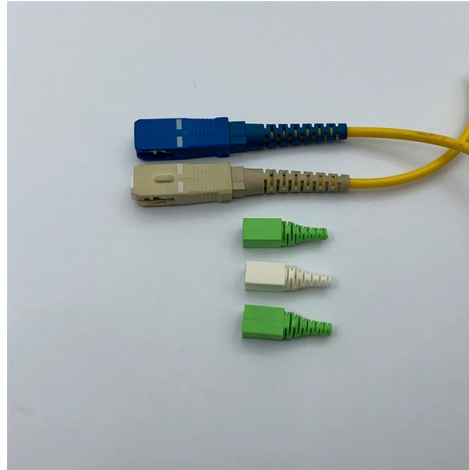

How much does a Sudanese dustproof distribution box cost

Overview

The total project usually falls between \$1,000 and \$4,500, with most homeowners landing in the \$1,500-\$3,000 zone when conditions are average. Assumptions: region, specs, labor hours. Buyers typically pay a wide range for septic distribution box replacement, with cost driven by box material, accessibility, and local permitting. Cost ranges reflect. A waterproof dustproof distribution box is an essential component in electrical systems, designed to safely house and protect wiring, circuit breakers, switches, and other electrical components from environmental hazards such as moisture, dust, dirt, and corrosion. These enclosures are crucial in. If you're asking, "How much does a PO box cost?"