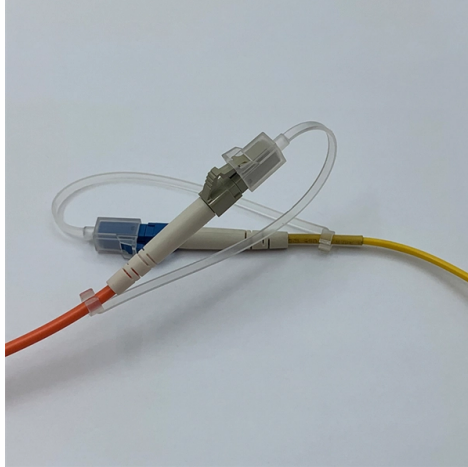

How to secure an explosion-proof distribution box

Overview

When installing and wiring an explosion-proof distribution box, it is essential to follow strict safety protocols and national electrical standards (e., IEC, NEC, or local safety regulations). They are designed to contain internal explosions and prevent ignition of surrounding flammable gases or dust. In this article, we will explore three key aspects: (a) A cable passing through an outside wall (s) of a distribution box shall be conducted either through a packing gland or an interlocked plug and receptacle. (b) Short-circuit protection shall be provided for each branch circuit connected to a distribution box. The current-carrying capacity of the. The golden rule: Shortest path with maximum protection. These specialized plates provide a secure, certified barrier where multiple.

How to Install Explosion-Proof Distribution Box

After confirming there are no errors, close the cover, secure it with fasteners, and tighten the nuts to seal the cable. The device is ready for use upon completion.