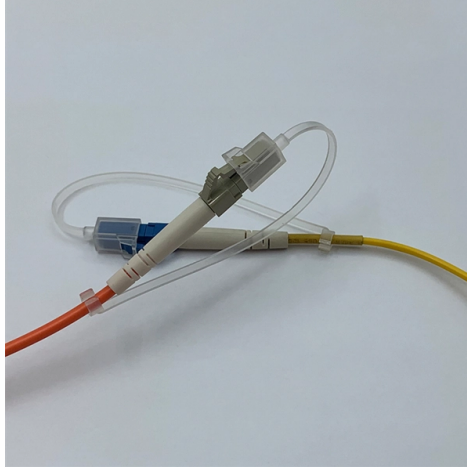

How to secure an explosion-proof distribution box

Overview

When installing and wiring an explosion-proof distribution box, it is essential to follow strict safety protocols and national electrical standards (e., IEC, NEC, or local safety regulations). They are designed to contain internal explosions and prevent ignition of surrounding flammable gases or dust. In this article, we will explore three key aspects: (a) A cable passing through an outside wall (s) of a distribution box shall be conducted either through a packing gland or an interlocked plug and receptacle. (b) Short-circuit protection shall be provided for each branch circuit connected to a distribution box. The current-carrying capacity of the. The golden rule: Shortest path with maximum protection. These specialized plates provide a secure, certified barrier where multiple.

How to Install Explosion-Proof Distribution Box

After confirming there are no errors, close the cover, secure it with fasteners, and tighten the nuts to seal the cable. The device is ready for use upon completion.