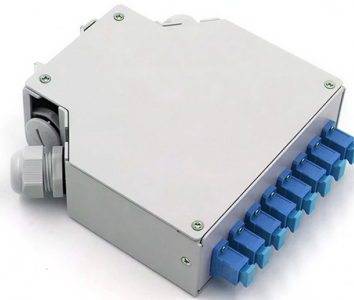

Optical Power Meter 850 Calibration

Overview

An optical power meter is the most common type of test equipment used to support fiber optic system. NIST developed a testing system to provide absolute power calibrations for optical power meters. These measurements are accomplished using either collimated-beam or connectorized-fiber configurations at the three principle wavelength regions used by. The C-series calorimeter was designed to measure the electromagnetic radiation produced by CW (continuous wave) laser sources in the power range 1 mW to 1 W at wavelengths ranging from ultraviolet to the near infrared. The calorimeter was constructed to accommodate the unique characteristics of laser radiation (nonuniform profiles, temporal and spa. The device presently used as a transfer or laboratory standard for optical power calibrations is a commercially available, electrically calibrated pyroelectric radiometer (ECPR). This device was originally designed and built by NIST scientists. The pyroelectric sensor is made of lithium tantalate covered with gold-black. The gold-blackcoating (abou. To minimize measurement errors associated with the source wavelength and the detector spectral responsivity, tunable laser sources are installed int he measurement system. The gain medium of the tunable laser is a conventional laser diode but the internal Fabry-Perot resonator is disabled by an anti-reflection coating on one of the facets. An exter. Figure 6shows the configuration of the system used for connectorized fiber measurements during the calibration of optical fiber power meters. The ECPR transfer standard is used as the reference for these calibrations. The system contains several laser source plates, a connector converter stage (for connectorized measurements), lenses (for parallel.