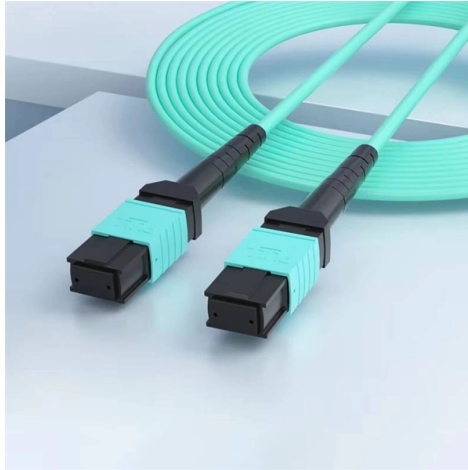

Panama OEM Fiber Distribution Box 6 Cores

Overview

The fiber optic distribution box accommodates up to 6 core fibers and supports outdoor applications within FTTH network system. The entry size of the drop cable is perfectly designed to accommodate 2x3. 6 Cores Fiber Distribution Box FDB-106B IP-55 SC Connector PLC Splitter Fiber Distribution box (FDB), known as optical Distribution box (ODB) as well, is a compact fiber management product of small size. It can effectively terminate, protect and manage the optical cable. It is a necessary equipment in network transmission. It is suitable. Max. The fiber splicing, splitting, distribution can be done in this splitter distribution box, and meanwhile it provides solid protection and management for the FTTH network. The 6-core optical fiber distribution box is used for the fusion splicing, splitting, wiring transmission and other functions of the optical transmission terminal.

FBR-11606 Fiber-Optic Distribution Box, 6-Core

FBR-11606 Fiber-Optic Distribution Box, 6-Core is a high quality product by Bud Industries used for electronic enclosure applications.

FTTH distribution boxes 4, 8, 16, 24, 36 or 48 ports

Premium-Line FTTH distribution box is aim designed for multi-purpose applications in FTTH projects, the dual layer design supports direct termination, and also FTTH distributions via mini splitter built in, ...