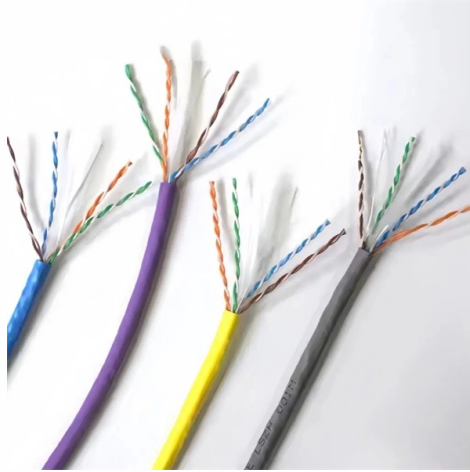

Slovenia Connection Box 6 Cores

Overview

This terminal box terminates up to 12-24 fiber optic cables, offers spaces for splitters and up to 12-24 fusions, allocates 6 x SC Duplex adapters or 6 x LC Quad adapters and working under both indoor and outdoor environments. It is a perfect cost-effective solution-provider. 6 Cores Fiber Distribution Box FDB-106B IP-55 SC Connector PLC Splitter Fiber Distribution box (FDB), known as optical Distribution box (ODB) as well, is a compact fiber management product of small size. Copyright 2024 FOCC All trademarks, products, and company names mentioned are the property of. Max. Capacity Gcabling is a leading fiber box manufacturer & supplier. The structure of the product is compact, which can meet the needs of various optical cable installation, convenient construction and reliable sealing. Water-proof design with IP65 protection level. Manage fibers in a reasonable fiber. The HTB8009 6 Ports FTTH Termination Box is a compact, multi-functional distribution enclosure specially designed for final fiber termination at the user end in fiber-to-the-home (FTTH) applications. If you have ever been in the position of needing to connect one piece of equipment to another with different input and.

F2H-FTB-6-A Fiber Termination Box-6 Cores

Grandway F2H-FTB-6-A Fiber Termination Box-6 Cores provides protection for direct connection, branch and continual connection for various kinds of cables. Reliable mechanical sealing ...

6 Core fiber distribution box is able to hold up to 6 subscribers. It is used as a termination point for the feeder cable to connect with drop cable in FTTx network system.

HTB8009 6-Port FTTH Box – Wall-Mount SC Simplex Enclosure